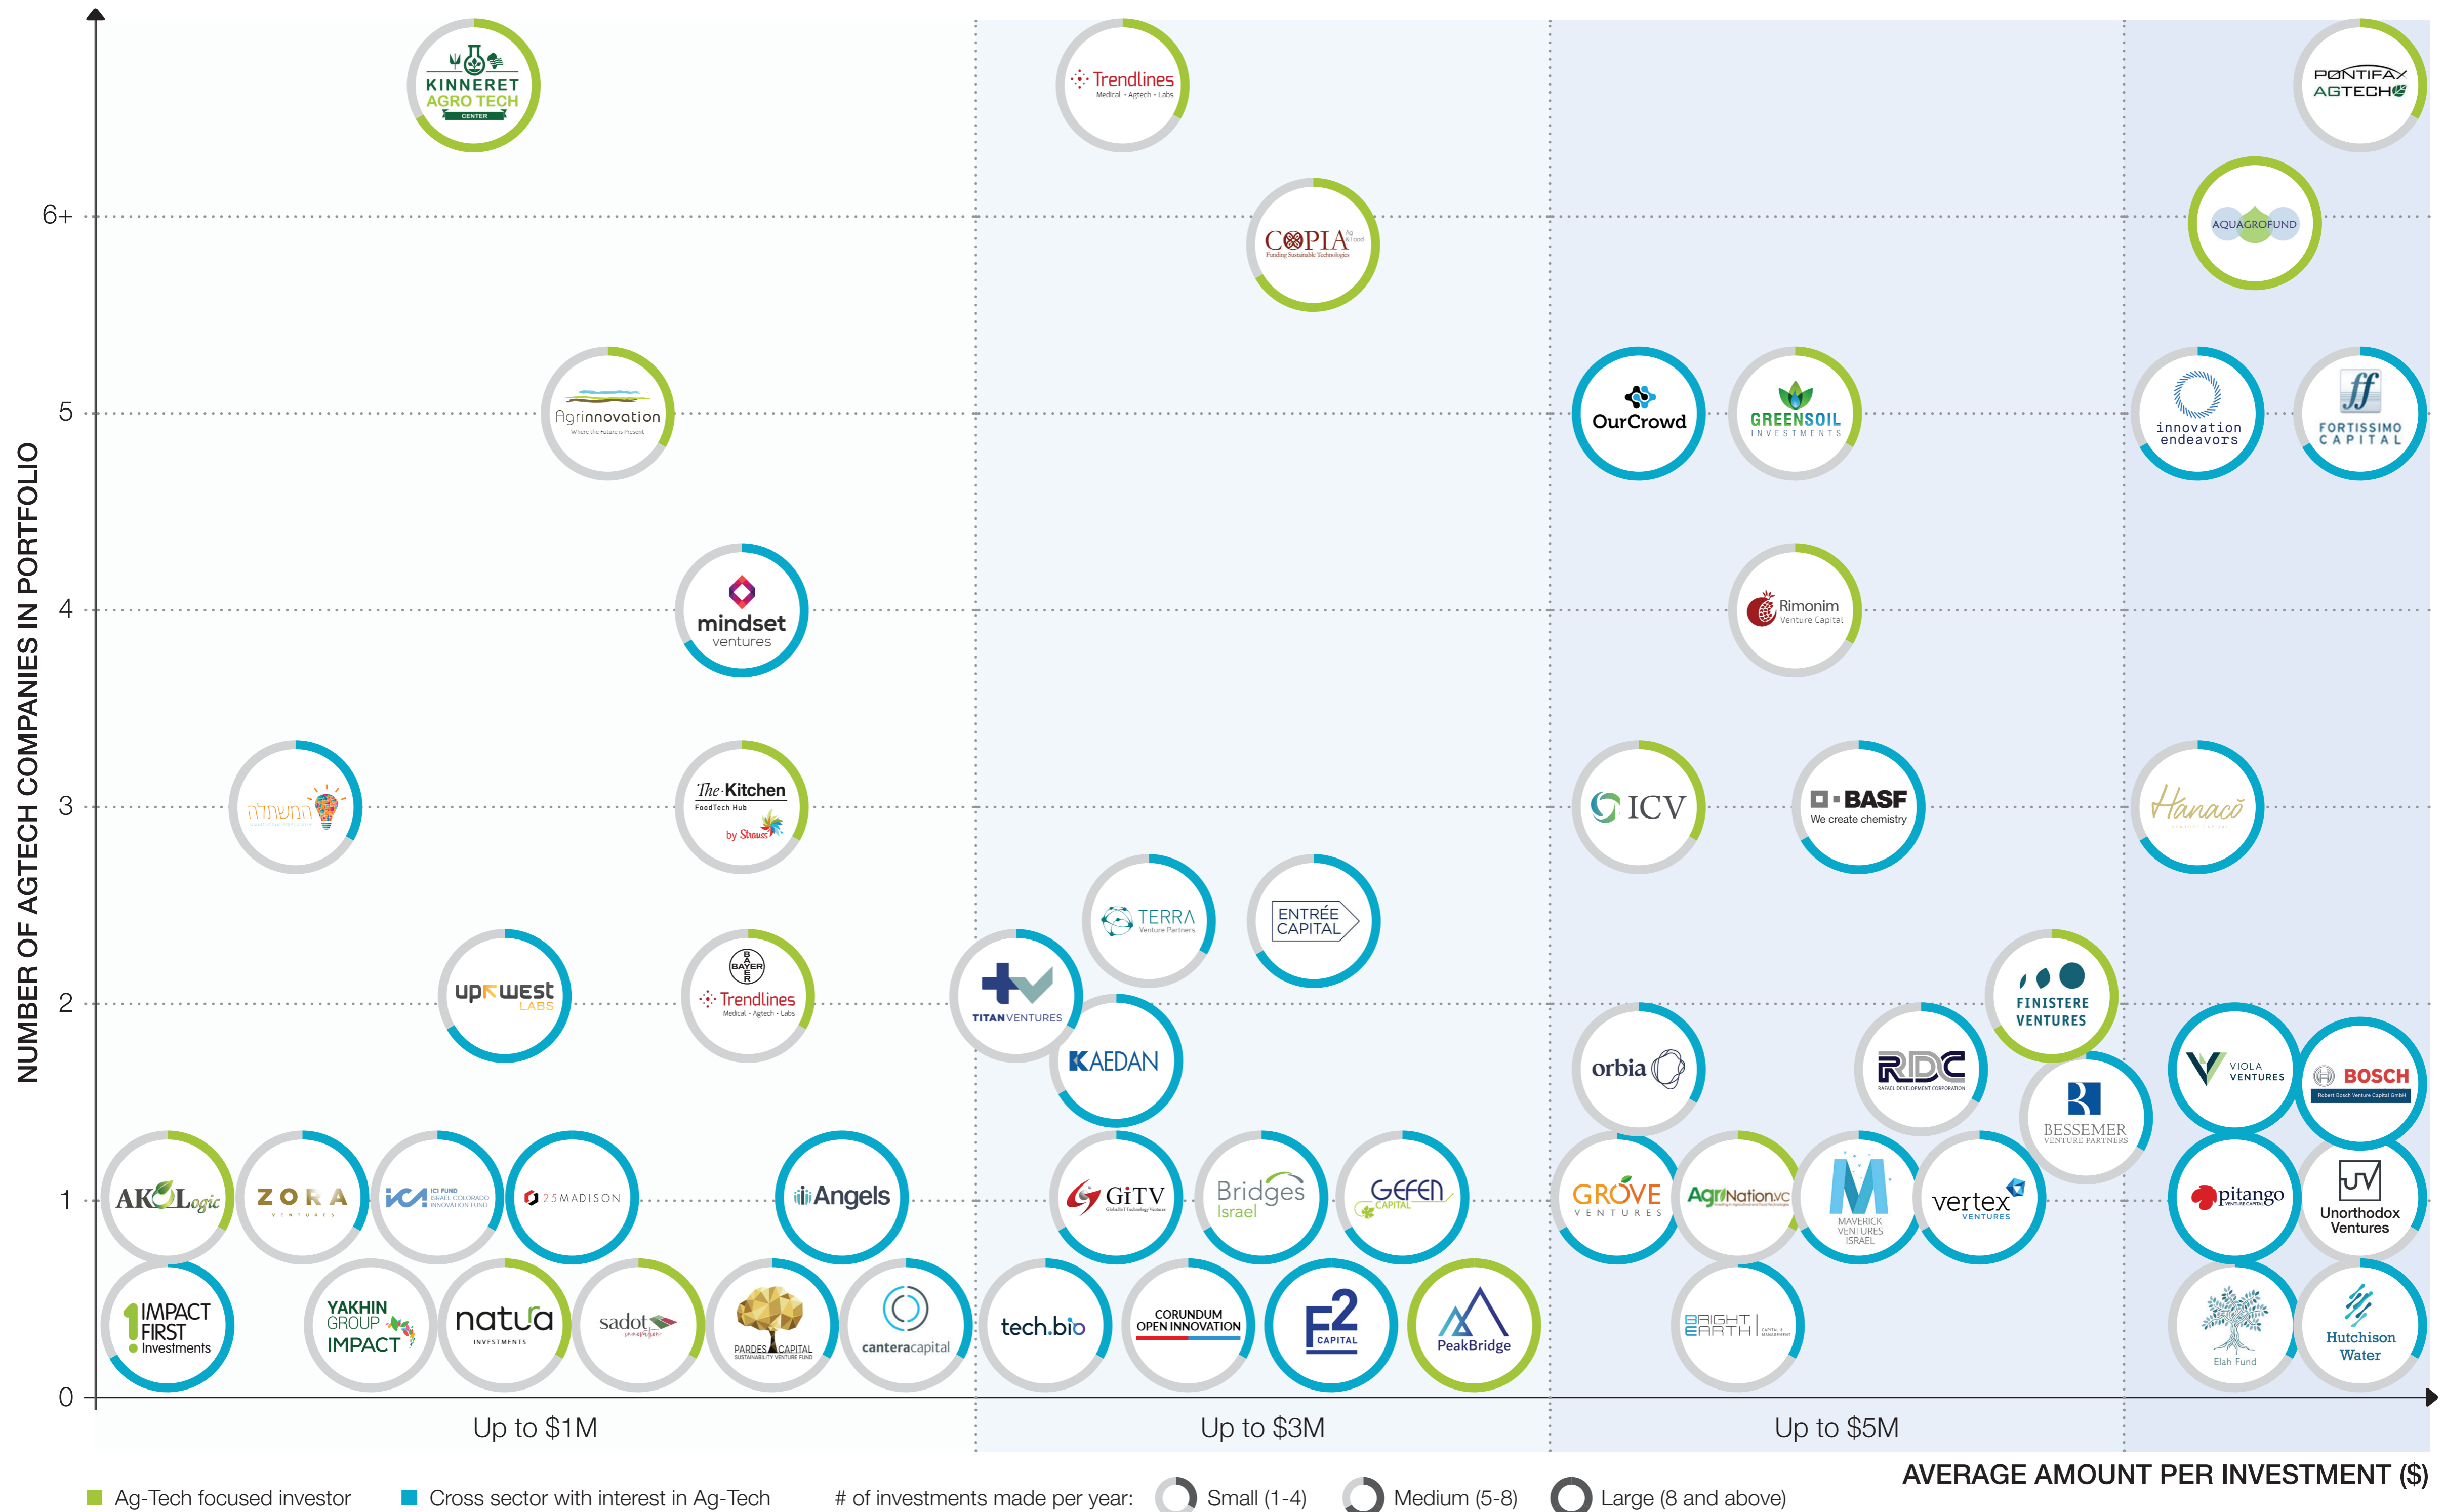

GET TO KNOW ISRAELI INVESTORS SEEDING THE AG-TECH FIELD WITH OPPORTUNITIES

We are happy to share the 2019 addition of the Israeli Ag-Tech Investors map and booklet, portraying the local landscape of investors relevant to this field. The map includes both funds which are focused on Ag-Tech as well as funds which are cross-sectors but have invested in Ag-Tech companies or are entering this blooming field of investment.

We believe this map can act as a valuable tool for both for Israeli Ag-Tech start-ups looking for relevant investors, for global investors looking for co-investment opportunities and partnerships, and as a means for strengthening the ecosystem all together.

ISRAELI AGTECH INVESTORS MAP

ISRAELI AGTECH INVESTORS MAP

GrowingIL is a joint venture of Israel Innovation Institute, the Ministry of Economy, Digital Israel and Start-up Nation

Central. Our mission is to develop the Ag-Tech ecosystem in Israel as well as implement Israeli technologies in Israel. Among other things, we try to build trust, spread information and create special connections between the ecosystem stakeholders.

Start-Up Nation Central is an independent non-profit that builds bridges to Israeli innovation. We connect business, government, and NGO leaders around the world to Israeli innovation; we help develop technological sectors with high-growth potential; and we accumulate knowledge and generate in-depth insights about Israel's innovation sector.